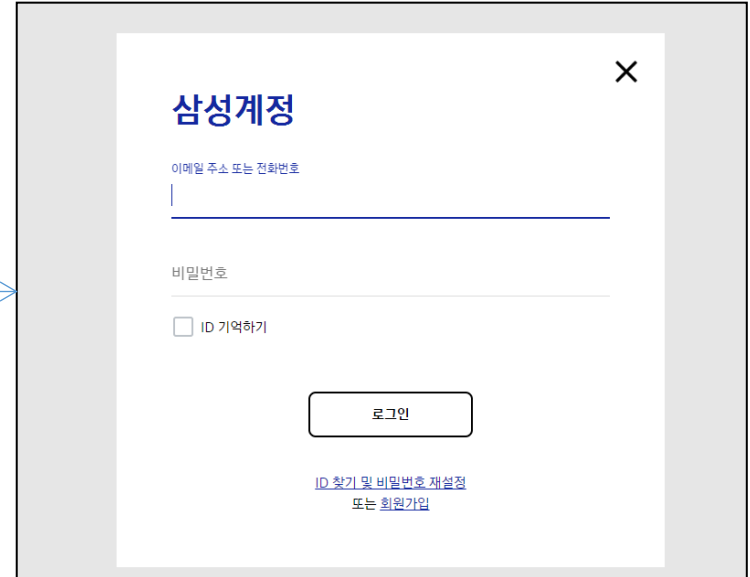

Game Growth Console

How to sign-up

1. How to Sign Up

- Sign up with Samsung Account
- Please wait for grant (maybe 1~2 days)

1.1. Sign in with Samsung Account

1.2. Privacy Policy step

Game Marketing Dashboard

your device, know when you have viewed particular content or a particular email message, determine the time and date on which you viewed the beacon, and the IP address of your device. We and certain third parties use beacons for a variety of purposes, including to the use of our Business Services and (in conjunction with cookies) to provide content that are more relevant to you.